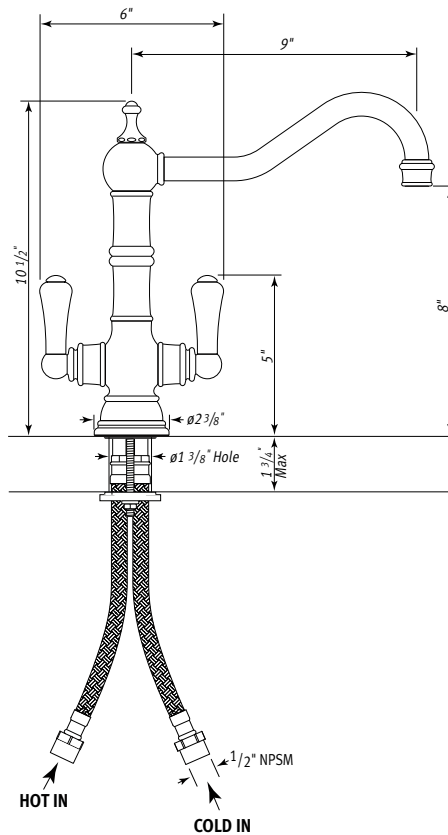

WARRANTY

- Limited Lifetime

Consult your local Rohl showroom for additional information and specifications. For complete warranty details and a list of showrooms, go to www.rohlhome.com.