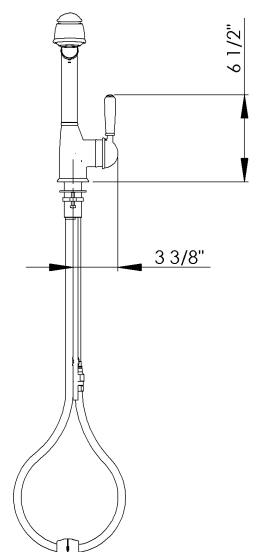

WARRANTY

1. Limited Lifetime*
2. *No warranty on Tuscan Brass Finish (TCB)

Consult your local ROHL showroom for additional information and specifications. For complete warranty details and a list of showrooms, go to www.rohlhome.com.