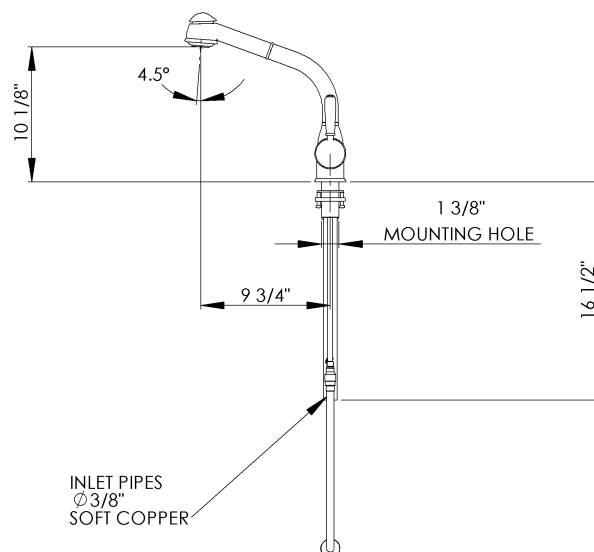

WARRANTY

1. Limited Lifetime*
2. *No warranty on Tuscan Brass Finish (TCB)

Consult your local ROHL showroom for additional information and specifications. For complete warranty details and a list of showrooms, go to www.rohlhome.com.