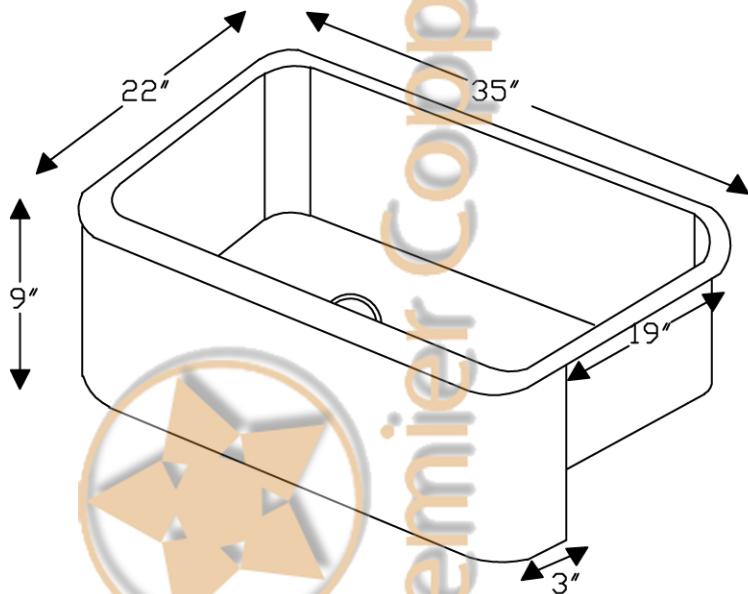

ITEM#KASDB35229 KITCHEN APRON SINGLE BOWL SINK

OUTER DIMENSIONS: 35"X22"X9"
INTERIOR DIMENSIONS:33"X19"X9"

DRAIN SIZE:3.5"

Premier Copper Products