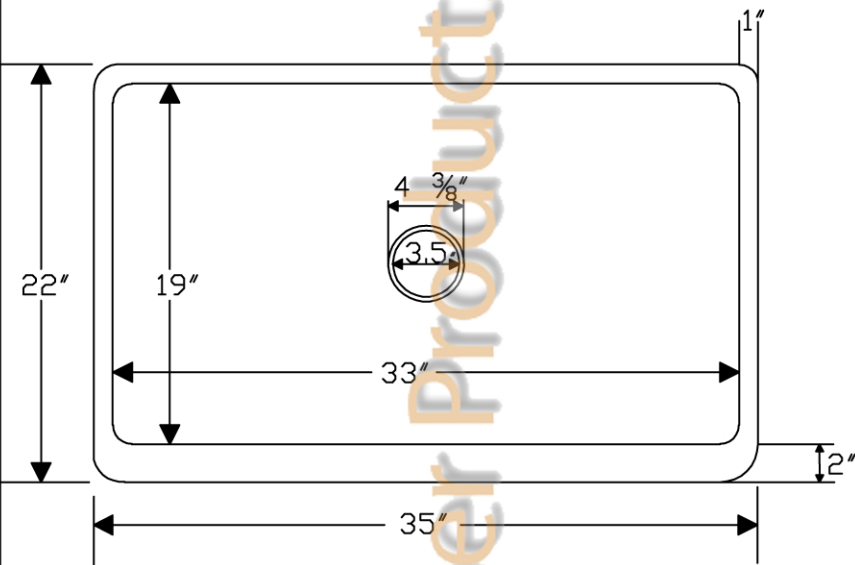

ITEM#KASDB35229 KITCHEN APRON SINGLE BOWL SINK

OUTER DIMENSIONS: 35"X22"X9"
INTERIOR DIMENSIONS:33"X19"X9"

DRAIN SIZE:3.5"

Premier Copper Products