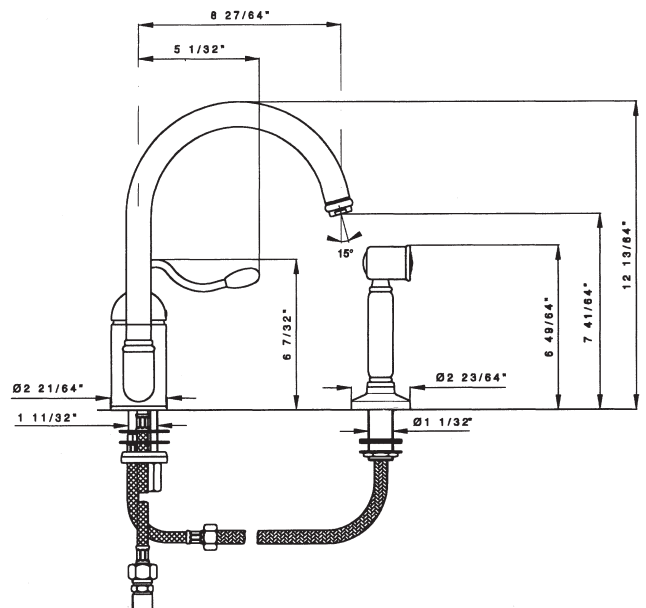

WARRANTY

- Limited Lifetime*
- No Warranty on Tuscan Brass Finish (TCB)