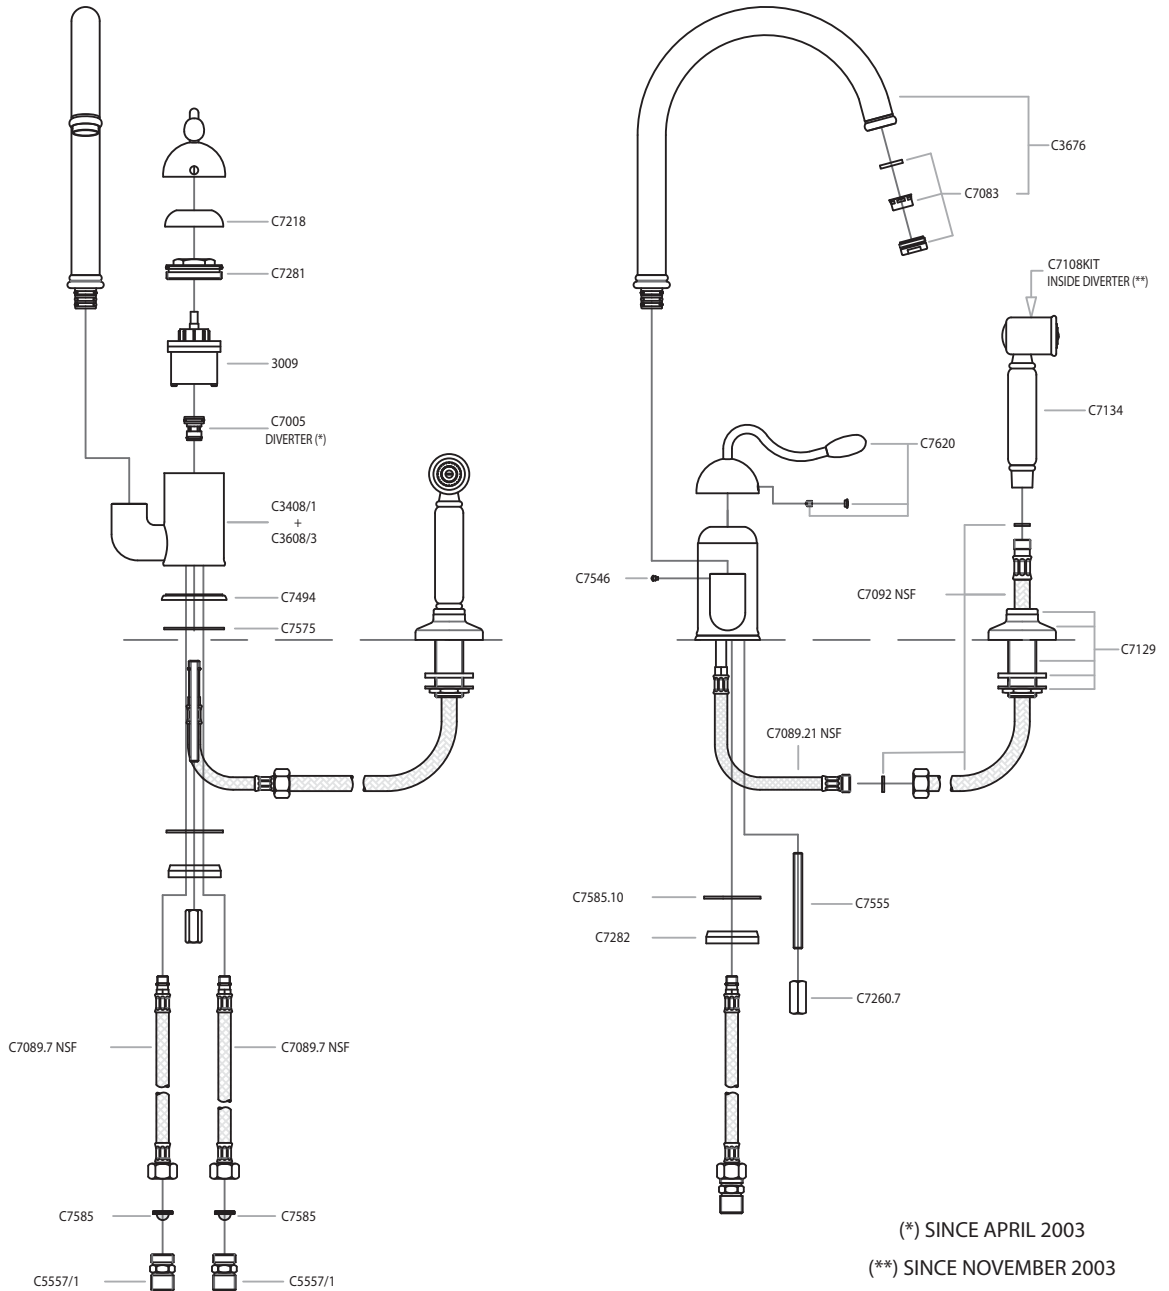

ROHL

Authentic Luxury for Kitchen and Bath™

www.rohlhome.com

A3408 Spare Parts

Consult your local ROHL showroom for additional information and specifications. For complete warranty details and a list of showrooms, go to www.rohlhome.com.