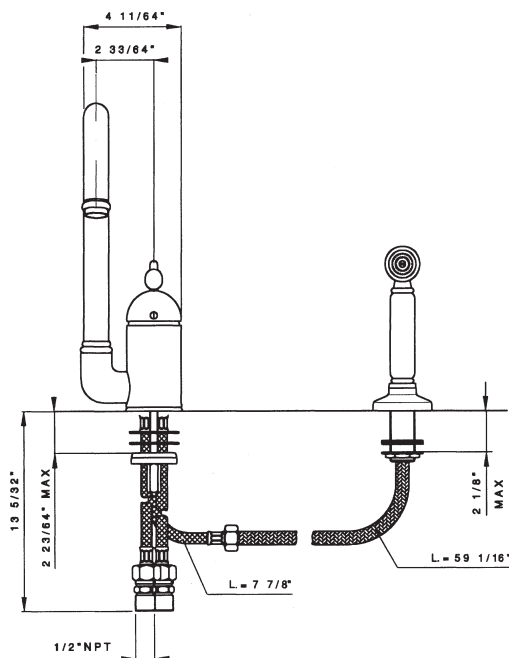

WARRANTY

- Limited Lifetime*
- No Warranty on Tuscan Brass Finish (TCB)