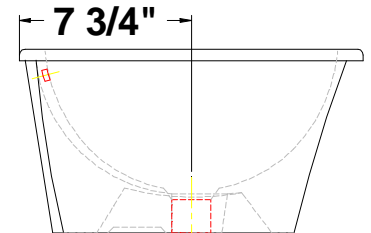

SIDE

St. Thomas Creations

1022 Bay Marina Drive, Suite #125, National City, CA 91950

www.stthomascreations.com

©2000 by St. Thomas Creations