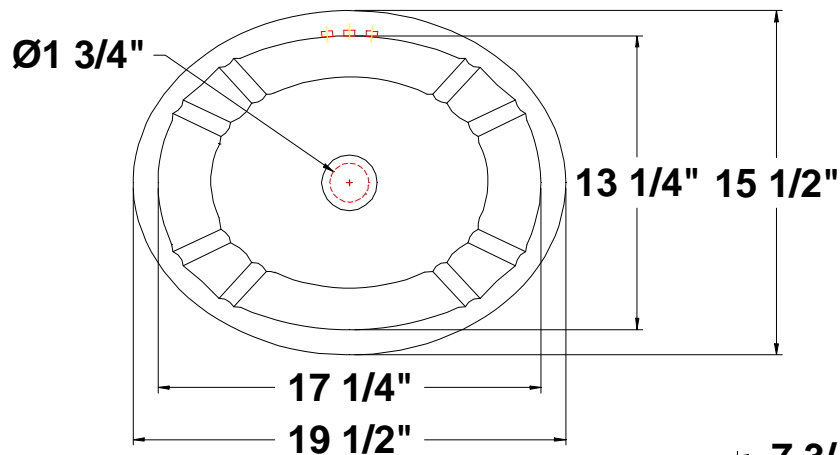

**ANTIGUA™ (Large)
Undermount Lavatory**

19 1/2" x 15 1/2" x 8 1/4"

Oval under-mount lavatory with glazed rim, rear overflow and universal clips. Complete with template.

Colors:

- .01 White
- .02 Bone
- .03 Almond
- .06 Balsa

- Please contact customer service for availability of additional Group II, Group III, Group IV: Hand painted designs on white, and Group V colors.

Fixture Information

Drain outlet	1 3/4" O.D.
Overall dimensions	19 1/2" x 15 1/2"
Basin dimensions	17 1/4" x 13 1/4"
Material	Vitreous china

Fixture dimensions meet ANSI/ASME standard A112.19.2M and CAN/CSA requirements. These measurements are subject to change or cancellation. No responsibility will be assumed for use of superseded or voided pages.

Listing / Approvals:

- IAPMO/UPC
- ISO 9002 CERTIFIED

TOP

REAR

St. Thomas Creations

1022 Bay Marina Drive, Suite #125, National City, CA 91950

www.stthomascreations.com

©2000 by St. Thomas Creations