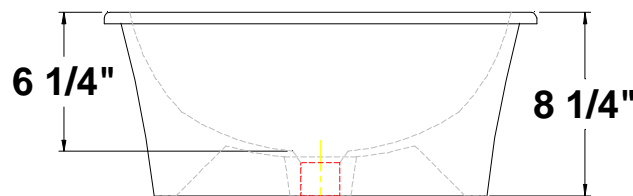

**ANTIGUA™ (Large)
Undermount Lavatory**

19 1/2" x 15 1/2" x 8 1/4"

Oval under-mount lavatory with glazed rim, rear overflow and universal clips. Complete with template.

Colors:

- .01 White
- .02 Bone
- .03 Almond
- .06 Balsa

- Please contact customer service for availability of additional Group II, Group III, Group IV: Hand painted designs on white, and Group V colors.

Fixture Information

Drain outlet	1 3/4" O.D.
Overall dimensions	19 1/2" x 15 1/2"
Basin dimensions	17 1/4" x 13 1/4"
Material	Vitreous china

Fixture dimensions meet ANSI/ASME standard A112.19.2M and CAN/CSA requirements. These measurements are subject to change or cancellation. No responsibility will be assumed for use of superseded or voided pages.

Listing / Approvals:

- IAPMO/UPC
- ISO 9002 CERTIFIED

TOP

FRONT

St. Thomas Creations

1022 Bay Marina Drive, Suite #125, National City, CA 91950

www.stthomascreations.com

©2000 by St. Thomas Creations