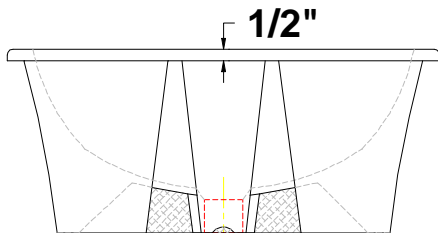

**ANTIGUA™ (Large)
Undermount Lavatory**

19 1/2" x 15 1/2" x 8 1/4"

Oval under-mount lavatory with glazed rim, rear overflow and universal clips. Complete with template.

Colors:

- .01 White
- .02 Bone
- .03 Almond
- .06 Balsa

- Please contact customer service for availability of additional Group II, Group III, Group IV: Hand painted designs on white, and Group V colors.

Fixture Information

Drain outlet	1 3/4" O.D.
Overall dimensions	19 1/2" x 15 1/2"
Basin dimensions	17 1/4" x 13 1/4"
Material	Vitreous china

Fixture dimensions meet ANSI/ASME standard A112.19.2M and CAN/CSA requirements. These measurements are subject to change or cancellation. No responsibility will be assumed for use of superseded or voided pages.

Listing / Approvals:

- IAPMO/UPC
- ISO 9002 CERTIFIED

TOP

REAR

St. Thomas Creations

1022 Bay Marina Drive, Suite #125, National City, CA 91950

www.stthomascreations.com

©2000 by St. Thomas Creations