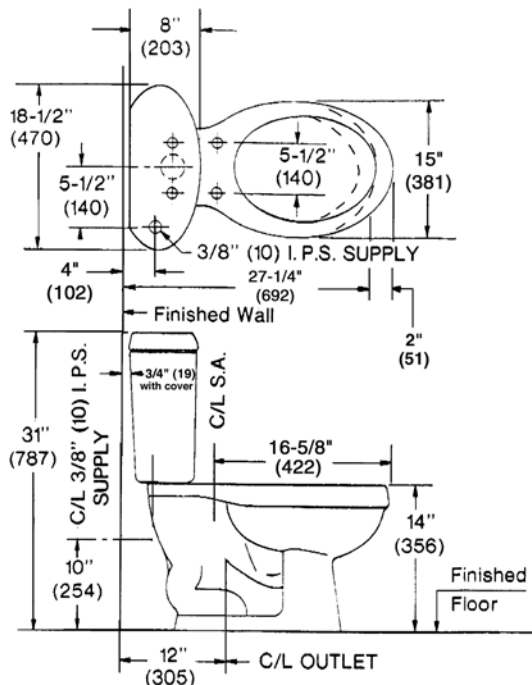

Dimensions for Location of Supply are Suggested

- 1.6 Gallons (6 Liters) of Water Per Flush
- Available in Elongated-Rim or Plain-Rim
- Siphon Vortex Bowl with Shelf-Top Tank
- Close-Coupled, Two-Piece Toilet
- Rounded Design to Complement Any Decor
- Flush Actuator Available in Three Metallic Finishes
- Fully Glazed 2" Trapway
- 12" Rough-In
- Available in All Eljer Standard and Premium Colors

☐ **091-3230** Ⓢ Vitreous China, Two-Piece, Plain-Rim Toilet, Includes (131-2120) Bowl and (141-3230) Tank - 75 lbs., Cubes 4.49

☐ **091-3235** Ⓢ Vitreous China, Two-Piece, Elongated-Rim Toilet, Includes (131-2125) Bowl and (141-3230) Tank - 78 lbs., Cubes 4.61

Component Parts:

- 131-2120 Plain-Rim Bowl - 40 lbs., Cubes 2.80
- 131-2125 Elongated-Rim Bowl - 43 lbs., Cubes 2.92
- 141-3230 Tank - 35 lbs., Cubes 1.69
- 151-3220 Tank Lid Only - 12 lbs.
- 495-2711-00 Polished Chrome (Standard) Flush Actuator

	Plain-Rim	Elongated-Rim
Water Surface	8-1/4" x 8-3/4" (210mm x 222mm)	9" x 8-3/4" (229mm x 222mm)
Trap Size	2" (51mm)	2" (51mm)
Trap Seal	2-3/8" (60mm)	2-1/2" (64mm)

ALL FIXTURE DIMENSIONS ARE NOMINAL AND MAY VARY WITHIN THE RANGE OF TOLERANCES ESTABLISHED BY ASME/ANSI STANDARDS, A112.19.2M. ALL MEASUREMENTS SHOWN ARE SUBJECT TO CHANGE OR CANCELLATION. DIMENSIONS IN PARENTHESES ARE IN MILLIMETERS 25.4 mm = 1 INCH.